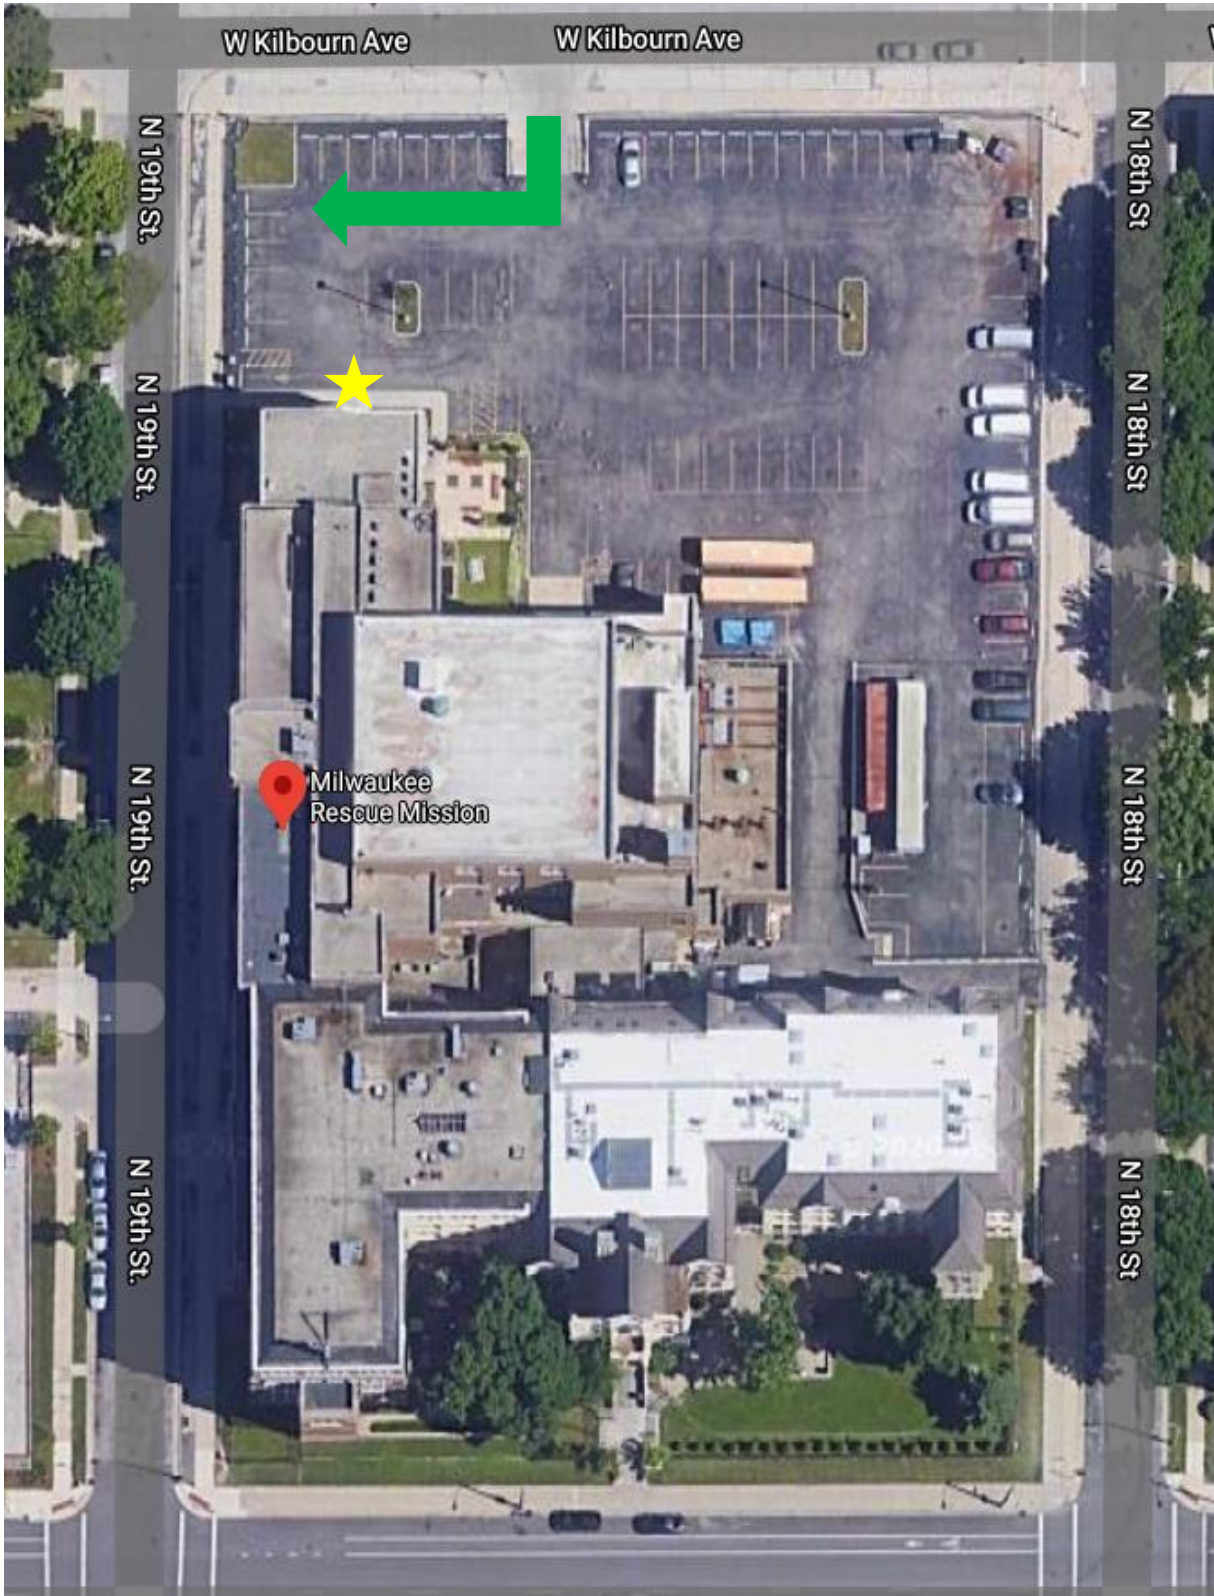

Milwaukee Rescue Mission

830 N. 19th Street, Milwaukee, WI 53233

- The Green arrow shows the entrance to parking lot and visitor parking.
- The Yellow star shows the entrance to the Visitor's Lobby.

W. Wells Street